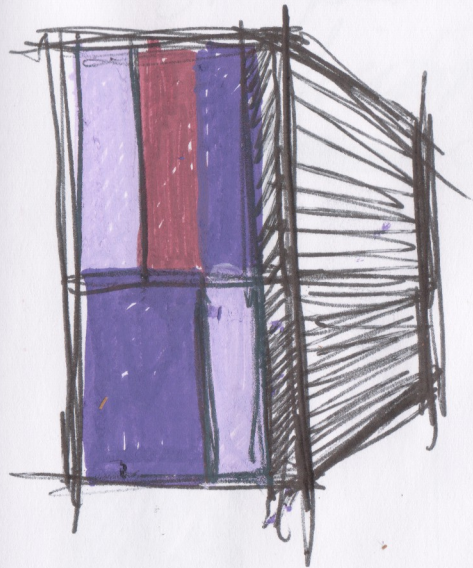

23 de mayo 2013.

Probar más mezclas
de colores con agua.
Sea muy rápido

Faint, illegible handwriting, possibly bleed-through from the reverse side of the page.

Handwritten text in blue ink, written vertically on the right side of the page. The text is partially obscured by a large, irregular water stain.

Handwritten text in blue ink, written vertically on the right side of the page. The text is partially obscured by a large, irregular water stain.

[Faint, illegible handwritten notes on the left page]

...
BOGOTAS
BOGOTAS

maraca paginas ??

luta china OPAEA
y rotadores
avulios:

PRUEBAS.
BOGOTAS
MEIO 2023

Handwritten text, mostly illegible due to fading and bleed-through. Visible words include "SUN", "MAY", "1958", and "10/20/58".