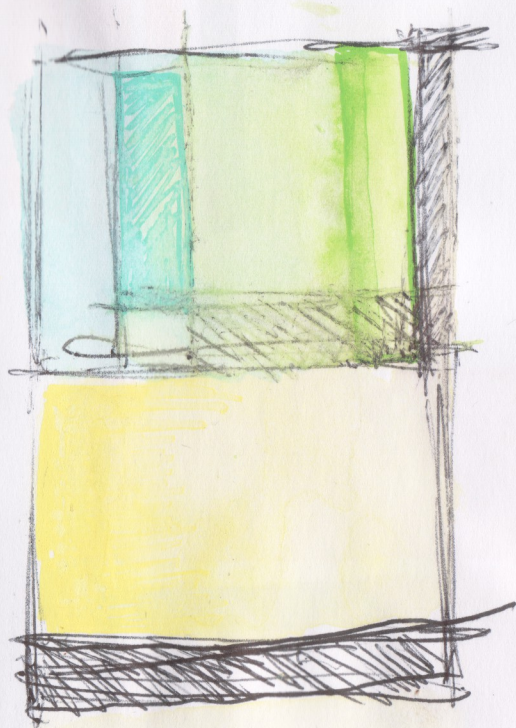

23 de mayo 2013.

Probar más mezclas
de colores con agua.
Sea muy rápido

Faint, illegible handwriting, possibly bleed-through from the reverse side of the page.

Handwritten text in blue ink, written vertically on the right side of the page. The text is partially obscured by a large, irregular water stain.

Handwritten text in blue ink, written vertically on the right side of the page. The text is partially obscured by a large, irregular water stain.

[Faint, illegible handwritten notes on the left page]

...
BOGOTAS
BOGOTAS

maraca paginas ??

luta china OPAEA
y rotadores
avulios:

PRUEBAS.
BOGOTAS
MEIO 2023

Handwritten text, mostly illegible due to fading and bleed-through. Visible words include "SUN", "MAY", "1958", and "10/20/58".

Mayo de 2013
Colección

Morado

Faint, illegible handwriting at the top of the page.