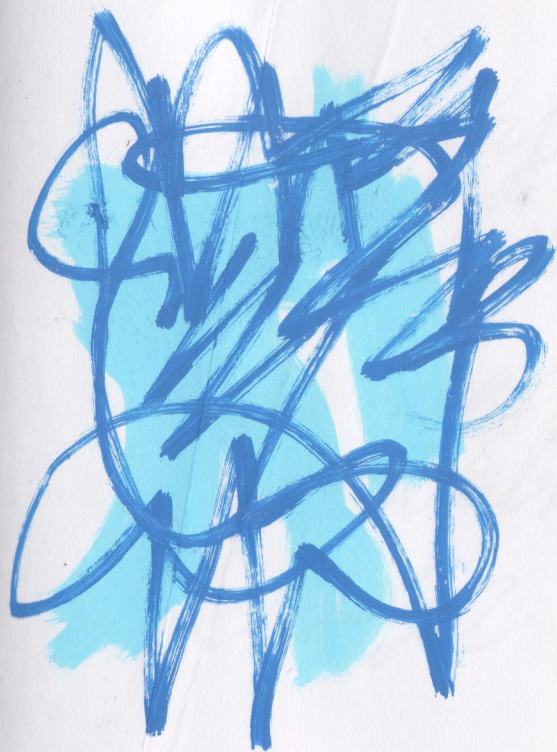

mão azules.
com azules
punta
grossa

Las piezas.

Las piezas
azules fueron
diseñadas
en diciembre
de 2022.

[Faint, mirrored handwriting, likely bleed-through from the reverse side of the page]

Handwritten scribbles on the left margin of the left page.

30 enero 2023.

líneas de atracción
líneas del comando
del universo.

[Faint, illegible handwriting in pencil or light ink, possibly bleed-through from the reverse side of the page.]

ROSEA MARKERS (con
acuarlakto?)

23 de mayo 2013.

Probar más mezclas
de colores con agua.
Sea muy rápido

Faint, illegible handwriting, possibly bleed-through from the reverse side of the page.

Handwritten text in blue ink, written vertically on the right side of the page. The text is partially obscured by a large, irregular water stain.

Handwritten text in blue ink, written vertically on the right side of the page. The text is partially obscured by a large, irregular water stain.

[Faint, illegible handwritten notes on the left page]

...
BOGOTAS
BOGOTAS