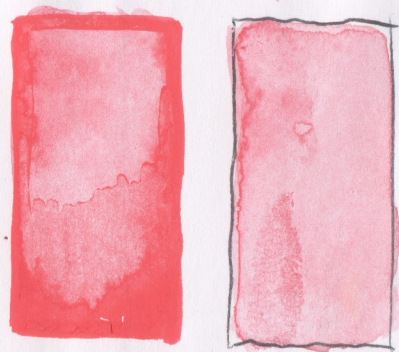

23 de mayo 2013.

Probar más mezclas
de colores con agua.
Sea muy rápido

Faint, illegible handwriting, possibly bleed-through from the reverse side of the page.

Handwritten text in blue ink, written vertically on the right side of the page. The text is partially obscured by a large, irregular water stain.

Handwritten text in blue ink, written vertically on the right side of the page. The text is partially obscured by a large, irregular water stain.

[Faint, illegible handwritten notes on the left page]

...
BOGOTAS
BOGOTAS

maraca paginas ??

luta china OPAEA
y rotadores
avulios:

PRUEBAS.
BOGOTAS
MEIO 2023

Handwritten text, mostly illegible due to fading and bleed-through. Visible words include "SUN", "MAY", "1958", and "10/20/58".

Mayo de 2013
Colección

Morado

Faint, illegible handwriting at the top of the page.