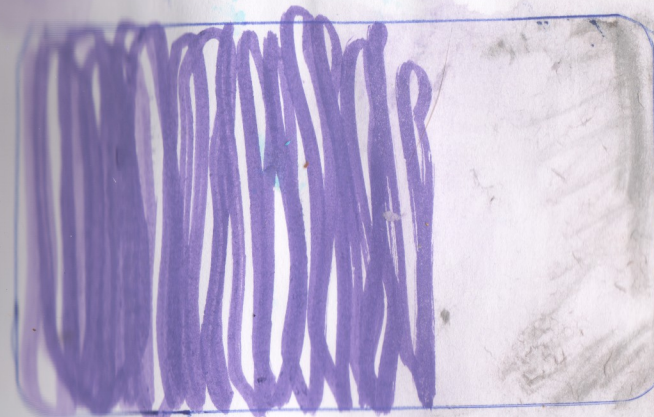

30 enero 2023.

líneas de atracción
líneas del comando
del universo.

[Faint, illegible handwriting in pencil or light ink, possibly bleed-through from the reverse side of the page.]

ROSEA MARKERS (con
acuarlakto?)

Superando que sea
acuarlakto SI

||| ■■■ |||
Prueba
probado

[Faint, mostly illegible handwritten text, possibly bleed-through from the reverse side of the page.]

Requerer mejor papel.
Hacer con poco, sobre
superficie.

23 de mayo 2013.

Probar más mezclas
de colores con agua.
Sea muy rápido

Faint, illegible handwriting, possibly bleed-through from the reverse side of the page.

Handwritten text in blue ink, written vertically on the right side of the page. The text is partially obscured by a large, irregular water stain.

Handwritten text in blue ink, written vertically on the right side of the page. The text is partially obscured by a large, irregular water stain.

[Faint, illegible handwritten notes on the left page]

...
BOGOTAS
BOGOTAS