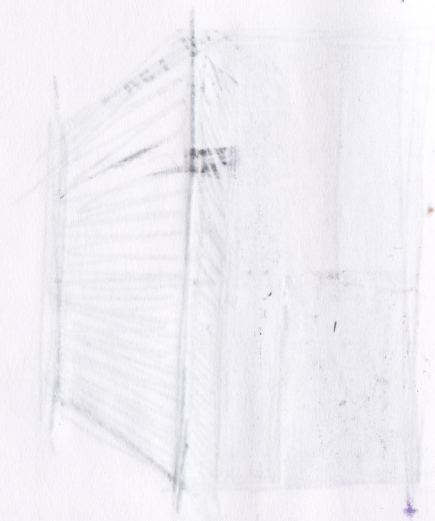

23 de mayo 2013.

Probar más mezclas
de colores con agua.
Sea muy rápido

Faint, illegible handwriting, possibly bleed-through from the reverse side of the page.

Handwritten text in blue ink, written vertically on the right side of the page. The text is partially obscured by a large, irregular water stain.

Handwritten text in blue ink, written vertically on the right side of the page. The text is partially obscured by a large, irregular water stain.

[Faint, illegible handwritten notes on the left page]

...
BOGOTAS
BOGOTAS

maraca paginas ??

luta china OPAEA
y rotadores
avulios:

PRUEBAS.
BOGOTAS
MEIO 2023

Handwritten text, mostly illegible due to fading and bleed-through. Visible words include "SUN", "MAY", "1958", and "10/20/58".