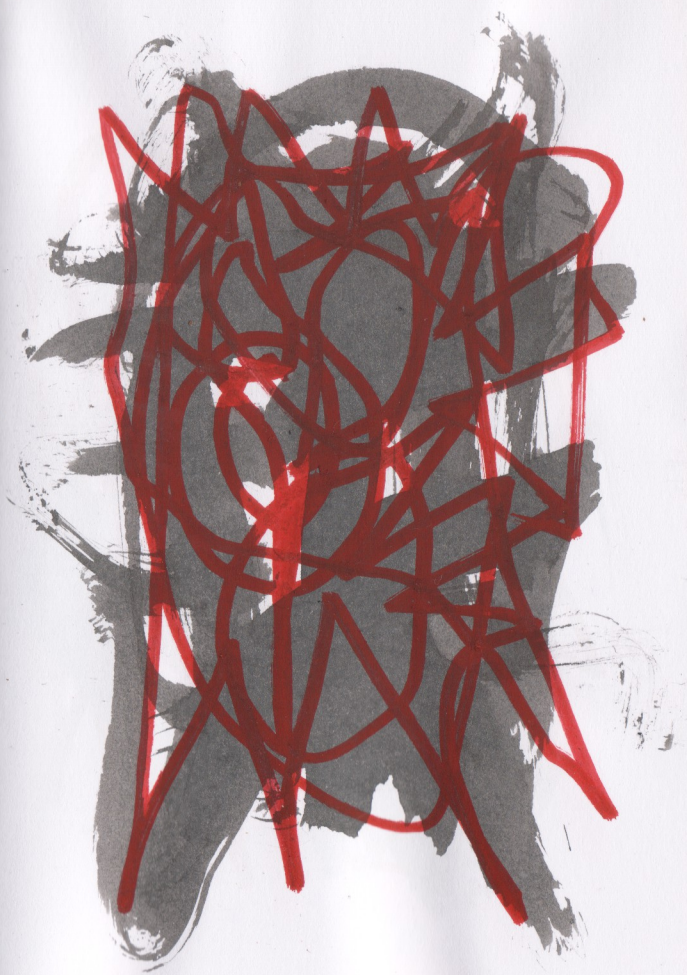

Superando que sea
acuarlakto SI

||| ■■■ |||
Prueba
probado

[Faint, mostly illegible handwritten text, possibly bleed-through from the reverse side of the page.]

Requerer mejor papel.
Hacer con poco, sobre
superficie.

23 de mayo 2013.

Probar más mezclas
de colores con agua.
Sea muy rápido

Faint, illegible handwriting, possibly bleed-through from the reverse side of the page.

Handwritten text in blue ink, written vertically on the right side of the page. The text is partially obscured by a large, irregular water stain.

Handwritten text in blue ink, written vertically on the right side of the page. The text is partially obscured by a large, irregular water stain.

[Faint, illegible handwritten notes on the left page]

...
BOGOTAS
BOGOTAS

maraca paginas ??

luta china OPAEA
y rotadores
avulios:

PRUEBAS.
BOGOTAS
MEIO 2023

Handwritten text, mostly illegible due to fading and bleed-through. Visible words include "SUN", "MAY", "1958", and "10/20/58".