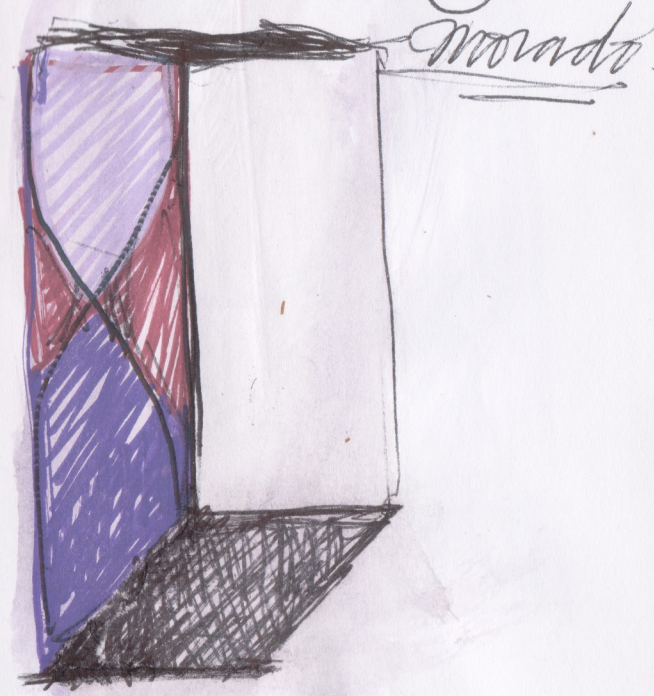

Mayo de 2013
Colección