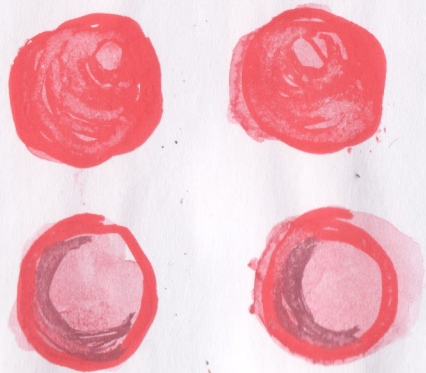

23 de mayo 2013.

Probar más mezclas
de colores con agua.
Sea muy rápido

Faint, illegible handwriting, possibly bleed-through from the reverse side of the page.

Handwritten text in blue ink, written vertically on the right side of the page. The text is partially obscured by a large, irregular water stain.

Handwritten text in blue ink, written vertically on the right side of the page. The text is partially obscured by a large, irregular water stain.

[Faint, illegible handwritten notes on the left page]

...
BOGOTAS
BOGOTAS

maraca paginas ??

luta china OPAEA
y rotadores
avulios:

PRUEBAS.
BOGOTAS
MEIO 2023

Handwritten text, mostly illegible due to fading and bleed-through. Visible words include "SUN", "MAY", "1958", and "10/20/58".