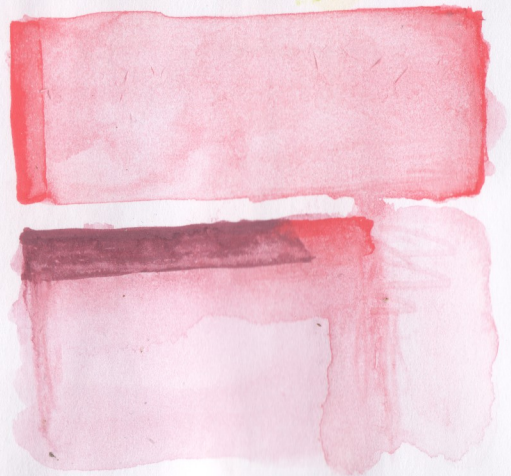

23 de mayo 2013.

Probar más mezclas
de colores con agua.
Sea muy rápido

Faint, illegible handwriting, possibly bleed-through from the reverse side of the page.

Handwritten text in blue ink, written vertically on the right side of the page. The text is partially obscured by a large, irregular water stain.

Handwritten text in blue ink, written vertically on the right side of the page. The text is partially obscured by a large, irregular water stain.

[Faint, illegible handwritten notes on the left page]

...
BOGOTAS
BOGOTAS

maraca paginas ??

luta china OPAEA
y rotadores
avulios:

PRUEBAS.
BOGOTAS
MEIO 2023

Handwritten text, mostly illegible due to fading and bleed-through. Visible words include "SUN", "MAY", "1958", and "10/20/58".