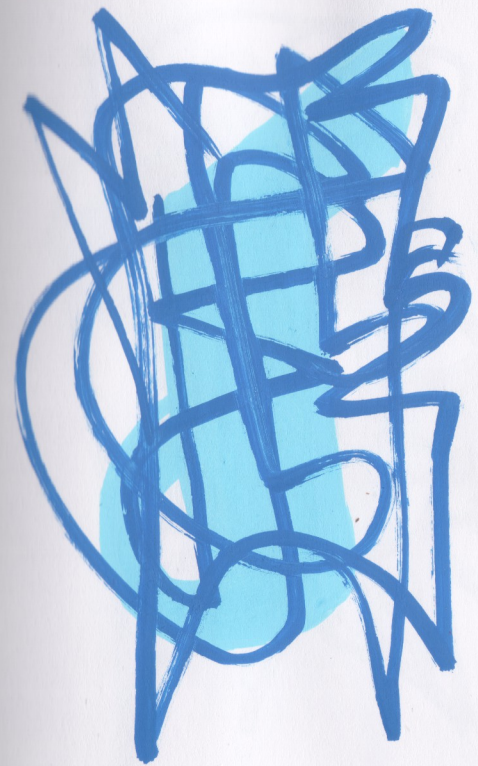

mão azules.
com azules
punta
grossa

Las piezas.

Las piezas
azules fueron
diseñadas
en diciembre
de 2022.

[Faint, mirrored handwriting, likely bleed-through from the reverse side of the page]

Handwritten scribbles on the left margin of the left page.

30 enero 2023.

líneas de atracción
líneas del comando
del universo.

[Faint, illegible handwriting in pencil or light ink, possibly bleed-through from the reverse side of the page.]

ROSEA MARKERS (con
acuarlakto?)

23 de mayo 2013.

Probar más mezclas
de colores con agua.
Sea muy rápido

Faint, illegible handwriting, possibly bleed-through from the reverse side of the page.

Handwritten text in blue ink, written vertically on the right side of the page. The text is partially obscured by a large, irregular water stain.

Handwritten text in blue ink, written vertically on the right side of the page. The text is partially obscured by a large, irregular water stain.

[Faint, illegible handwritten notes on the left page]

...
BOGOTAS
BOGOTAS